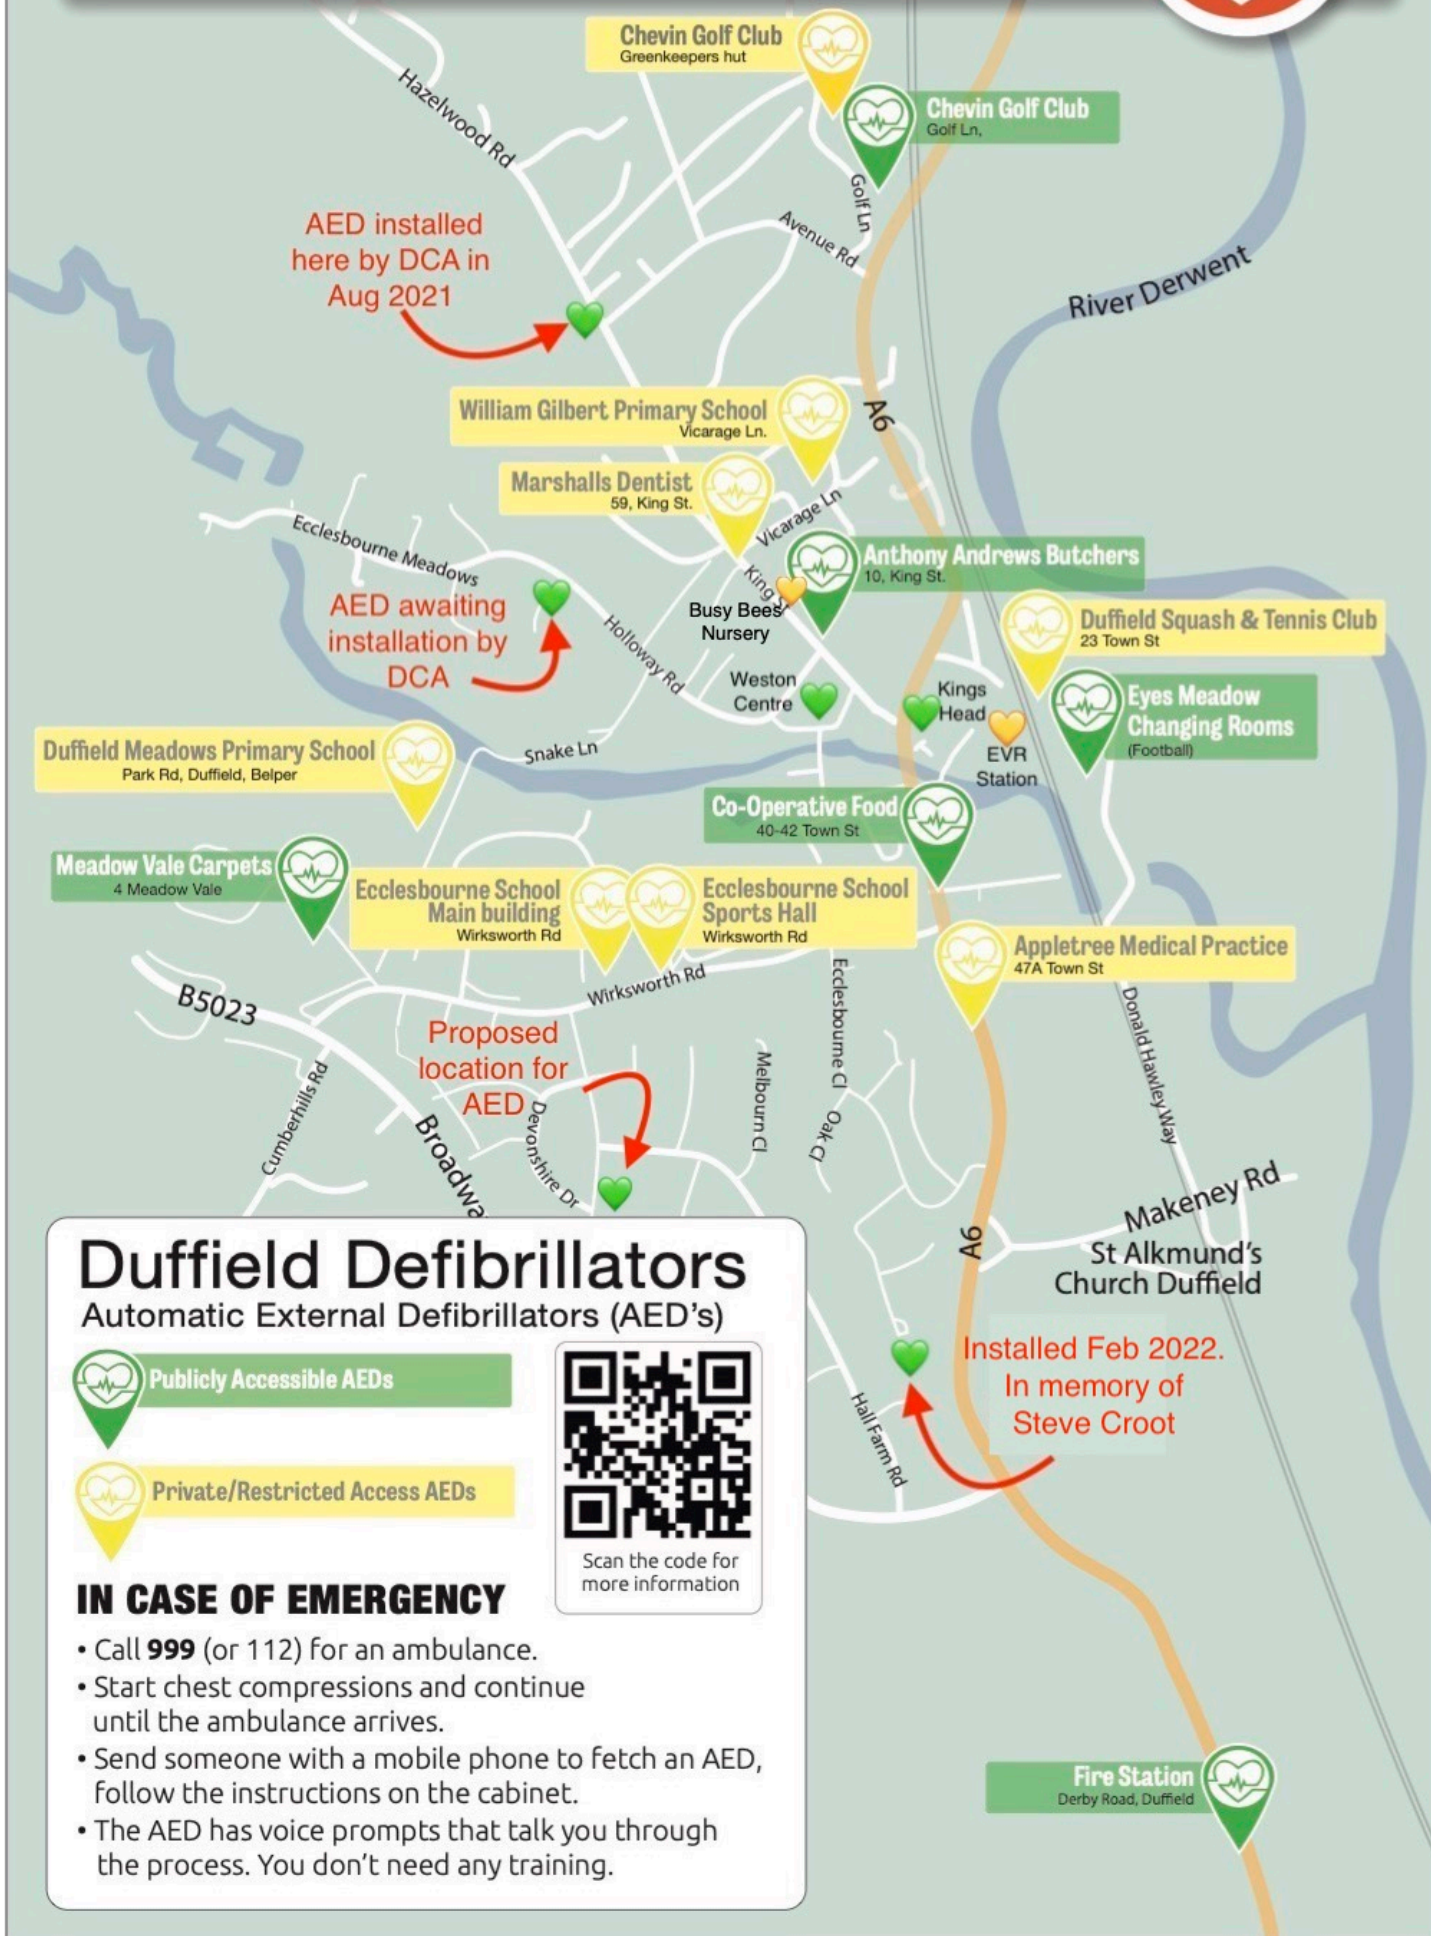

Duffield Defibrillators

Chevin Golf Club
Greenkeepers hut

Chevin Golf Club
Golf Ln.

William Gilbert Primary School
Vicarage Ln.

Marshall's Dentist
59, King St.

Anthony Andrews Butchers
10, King St.

Duffield Squash & Tennis Club
23 Town St

Eyes Meadow Changing Rooms
(Football)

Duffield Meadows Primary School
Park Rd, Duffield, Belper

Meadow Vale Carpets
4 Meadow Vale

Ecclesbourne School Main building
Wirksworth Rd

Ecclesbourne School Sports Hall
Wirksworth Rd

Appletree Medical Practice
47A Town St

St Alkmund's Church Duffield

Fire Station
Derby Road, Duffield

Duffield Defibrillators

Automatic External Defibrillators (AED's)

Publicly Accessible AEDs

Private/Restricted Access AEDs

Scan the code for more information

IN CASE OF EMERGENCY

- Call **999** (or 112) for an ambulance.
- Start chest compressions and continue until the ambulance arrives.
- Send someone with a mobile phone to fetch an AED, follow the instructions on the cabinet.
- The AED has voice prompts that talk you through the process. You don't need any training.